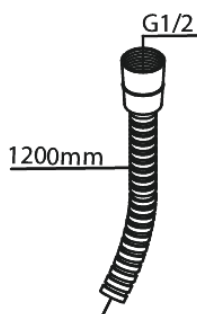

Product features

FM Mattsson Denmark ApS
Hvidkærvej 48, 5250 Odense SV, DK-56416218

+45 88 33 00 34 danmark@fmmattssongroup.com

Mere information på damixa.com

damixa