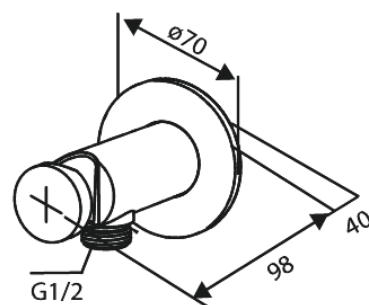

Product features

FM Mattsson Denmark ApS
Hvidkærvej 48, 5250 Odense SV, DK-56416218

+45 88 33 00 34 danmark@fmmattssongroup.com

Mere information på damixa.com

damixa