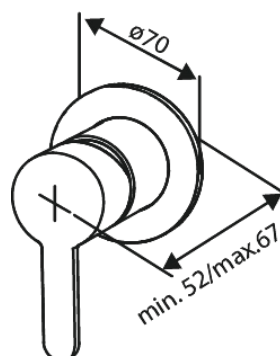

Product features

FM Mattsson Denmark ApS
Hvidkærvej 48, 5250 Odense SV, DK-56416218

+45 88 33 00 34 danmark@fmmattssongroup.com

Mere information på damixa.com

damixa