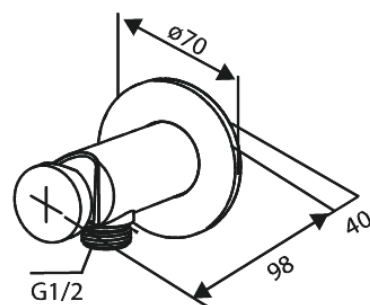

Product features

FM Mattsson Denmark ApS
Hvidkærvej 48, 5250 Odense SV, DK-56416218

+45 88 33 00 34 danmark@fmmattssongroup.com

Mere information på damixa.com

damixa