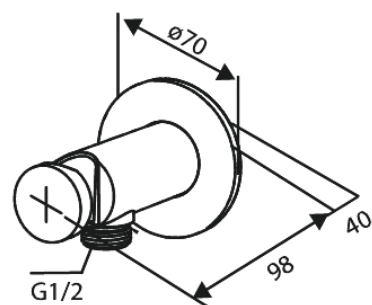

Product features

FM Mattsson Denmark ApS
Hvidkærvej 48, 5250 Odense SV, DK-56416218

+45 88 33 00 34 danmark@fmmattssongroup.com

Mere information på damixa.com

damixa