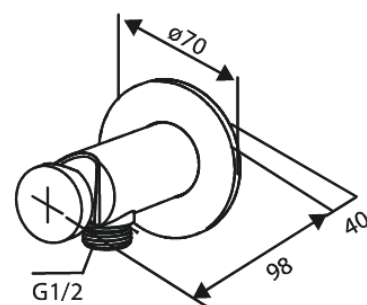

Product features

FM Mattsson Denmark ApS
Hvidkærvej 48, 5250 Odense SV, DK-56416218

+45 88 33 00 34 danmark@fmmattssongroup.com

Mere information på damixa.com

damixa