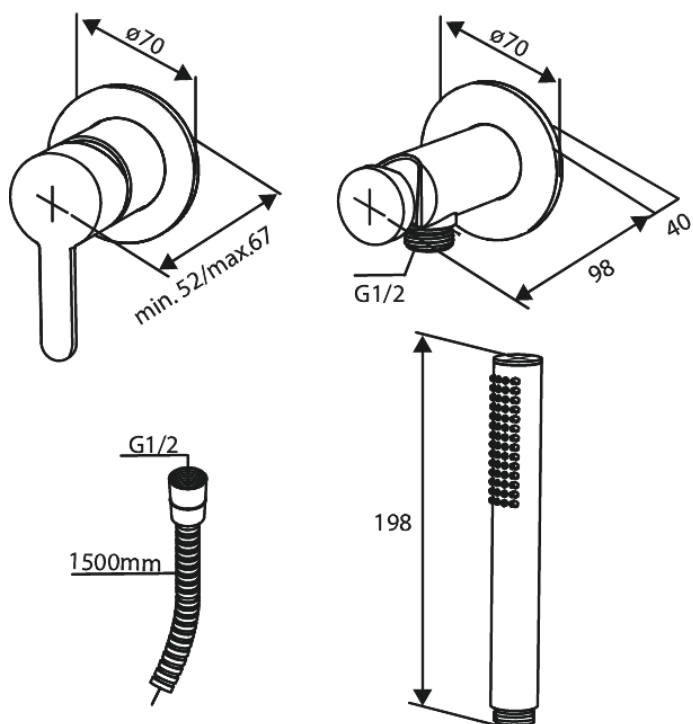

Product features

FM Mattsson Denmark ApS
Hvidkærvej 48, 5250 Odense SV, DK-56416218

+45 88 33 00 34 danmark@fmmattssongroup.com

Mere information på damixa.com

damixa