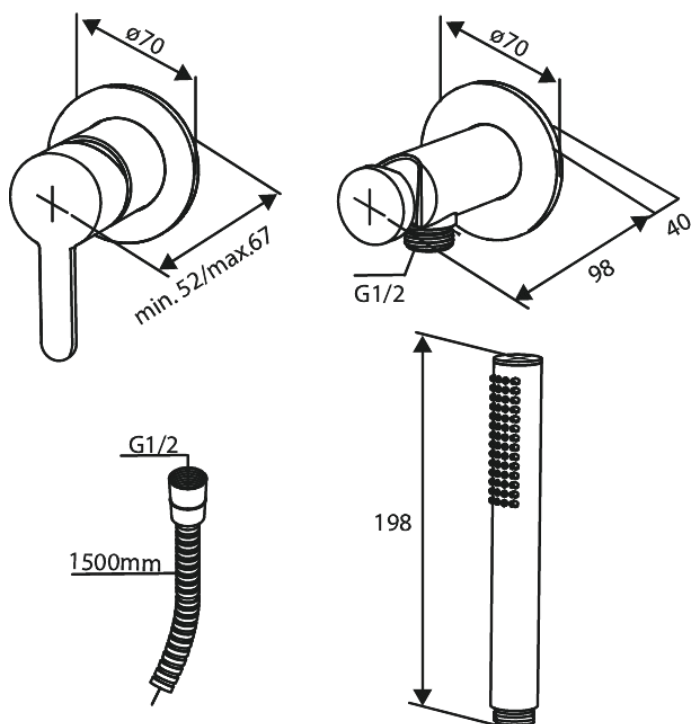

Product features

FM Mattsson Denmark ApS
Hvidkærvej 48, 5250 Odense SV, DK-56416218

+45 88 33 00 34 danmark@fmmattssongroup.com

Mere information på damixa.com

damixa