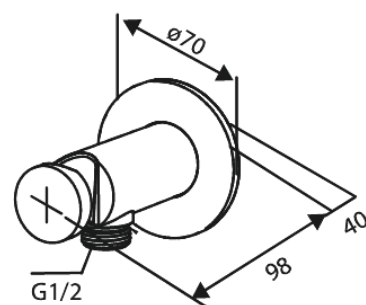

Product features

FM Mattsson Denmark ApS
Hvidkærvej 48, 5250 Odense SV, DK-56416218

+45 88 33 00 34 danmark@fmmattssongroup.com

Mere information på damixa.com

damixa