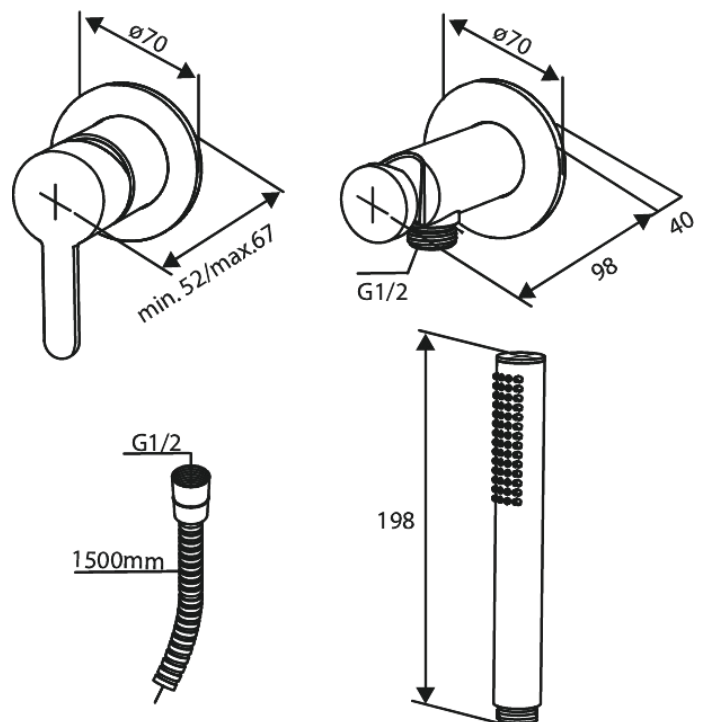

Product features

FM Mattsson Denmark ApS
Hvidkærvej 48, 5250 Odense SV, DK-56416218

+45 88 33 00 34 danmark@fmmattssongroup.com

Mere information på damixa.com

damixa