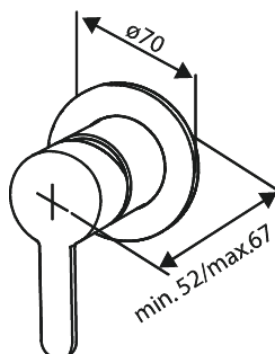

Product features

FM Mattsson Denmark ApS
Hvidkærvej 48, 5250 Odense SV, DK-56416218

+45 88 33 00 34 danmark@fmmattssongroup.com

Mere information på damixa.com

damixa