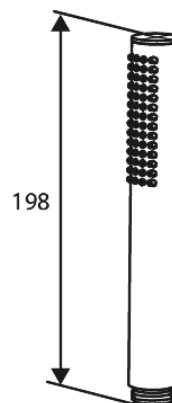

Product features

FM Mattsson Denmark ApS
Hvidkærvej 48, 5250 Odense SV, DK-56416218

+45 88 33 00 34 danmark@fmmattssongroup.com

Mere information på damixa.com

damixa