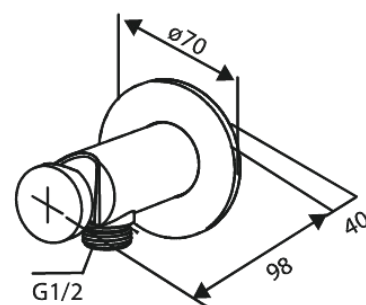

Product features

FM Mattsson Denmark ApS
Hvidkærvej 48, 5250 Odense SV, DK-56416218

+45 88 33 00 34 danmark@fmmattssongroup.com

Mere information på damixa.com

damixa