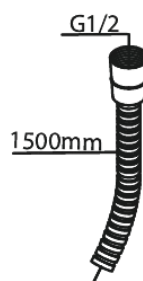

Product features

FM Mattsson Denmark ApS
Hvidkærvej 48, 5250 Odense SV, DK-56416218

+45 88 33 00 34 danmark@fmmattssongroup.com

Mere information på damixa.com

damixa