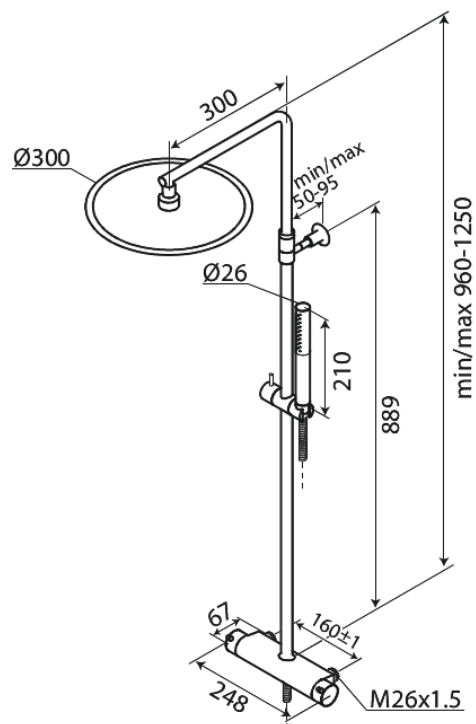

Product features

FM Mattsson Denmark ApS
Hvidkærvej 48, 5250 Odense SV, DK-56416218

+45 88 33 00 34 danmark@fmmattssongroup.com

Mere information på damixa.com

damixa