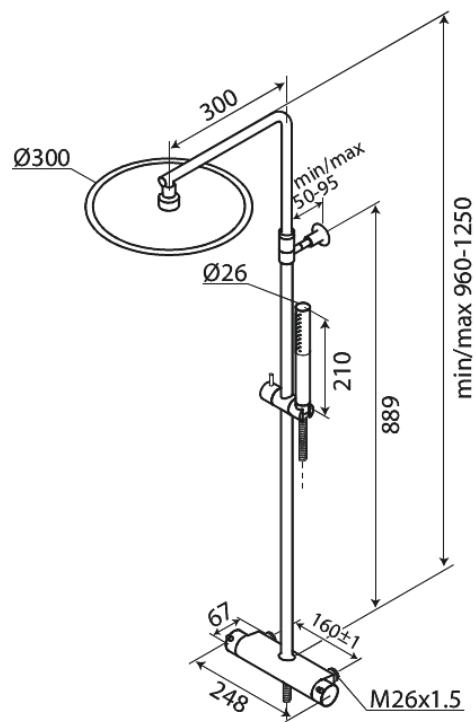

Product features

FM Mattsson Denmark ApS
Hvidkærvej 48, 5250 Odense SV, DK-56416218

+45 88 33 00 34 danmark@fmmattssongroup.com

Mere information på damixa.com

damixa