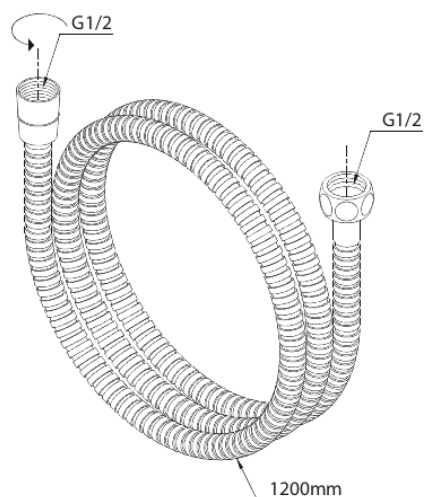

# Shower Hose Metal (1200 mm)

Article no.: 766925500  
Finish: Graphite Grey  
Series:

EAN no.: 5708516837800

FM Mattsson Denmark ApS  
Hvidkærvej 48, 5250 Odense SV, DK-56416218

+45 88 33 00 34 [danmark@fmmattssongroup.com](mailto:danmark@fmmattssongroup.com)