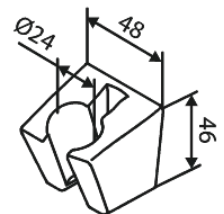

Core

Hand shower set

Article no.: 593333000
Finish: Chrome
Series: Core

EAN no.: 5708516838524

Standard features:

Water consumption max.6 l/min

Product features

FM Mattsson Denmark ApS
Hvidkærvej 48, 5250 Odense SV, DK-56416218