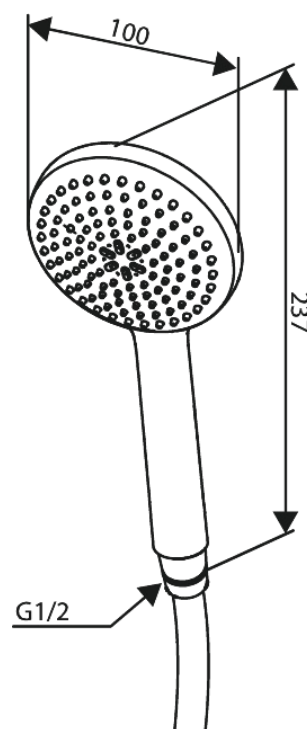

Core

Hand shower set

Article no.: 593333000
Finish: Chrome
Series: Core

EAN no.: 5708516838524

Standard features:

Water consumption max.6 l/min

Product features

FM Mattsson Denmark ApS
Hvidkærvej 48, 5250 Odense SV, DK-56416218