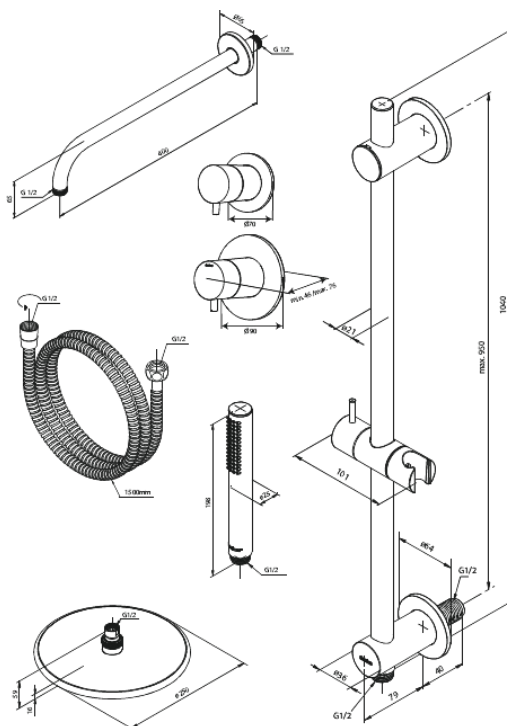

Product features

FM Mattsson Denmark ApS
Hvidkærvej 48, 5250 Odense SV, DK-56416218

+45 88 33 00 34 danmark@fmmattssongroup.com

Mere information på damixa.com

damixa