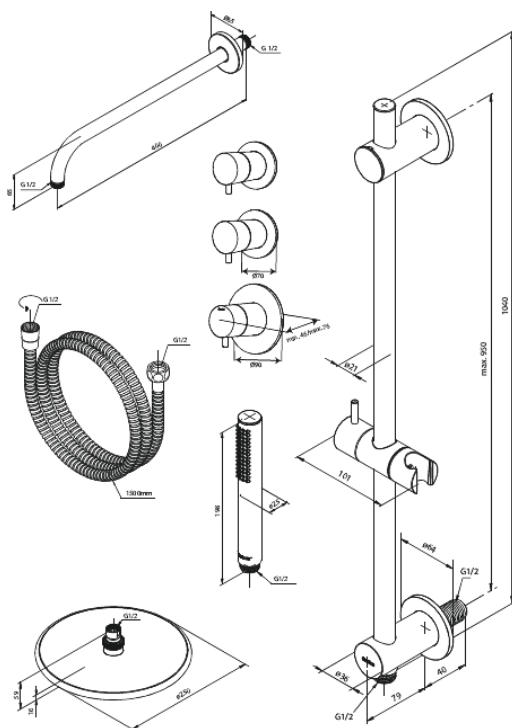

Product features

FM Mattsson Denmark ApS
Hvidkærvej 48, 5250 Odense SV, DK-56416218

+45 88 33 00 34 danmark@fmmattssongroup.com

Mere information på damixa.com

damixa