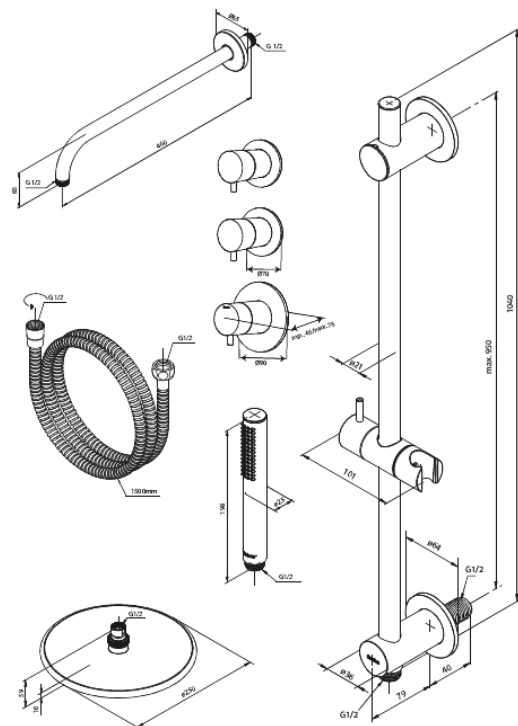

Product features

FM Mattsson Denmark ApS
Hvidkærvej 48, 5250 Odense SV, DK-56416218

+45 88 33 00 34 danmark@fmmattssongroup.com

Mere information på damixa.com

damixa