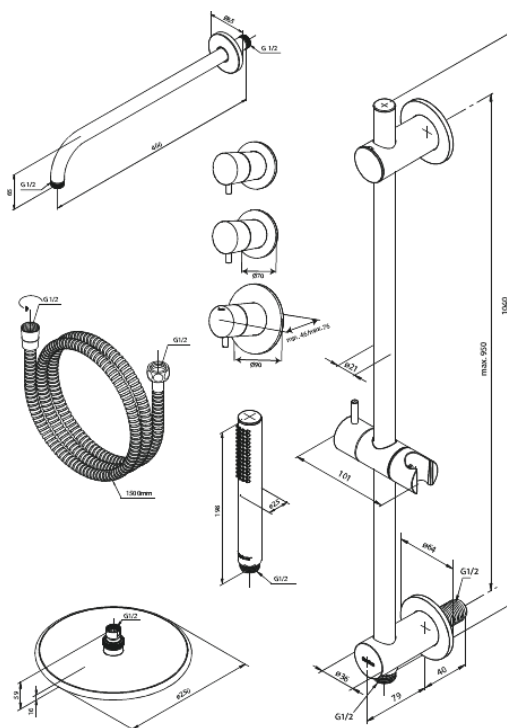

Product features

FM Mattsson Denmark ApS
Hvidkærvej 48, 5250 Odense SV, DK-56416218

+45 88 33 00 34 danmark@fmmattssongroup.com

Mere information på damixa.com

damixa