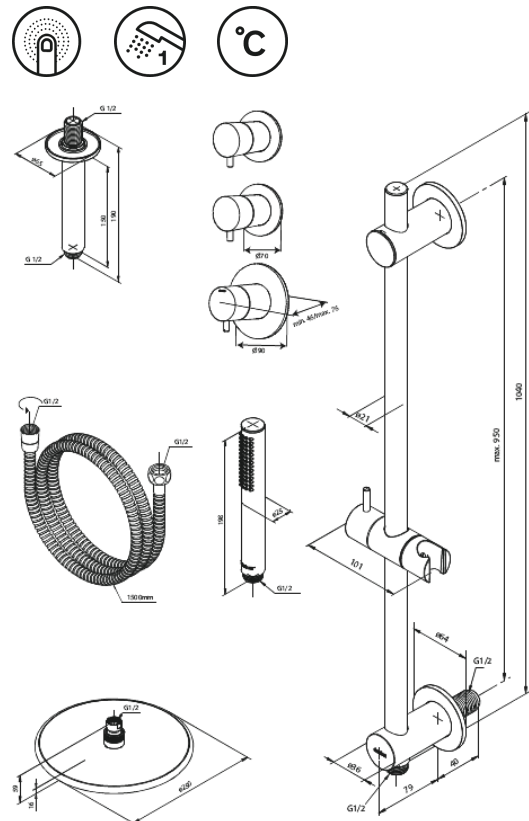

Product features

FM Mattsson Denmark ApS
Hvidkærvej 48, 5250 Odense SV, DK-56416218

+45 88 33 00 34 danmark@fmmattssongroup.com

Mere information på damixa.com

damixa