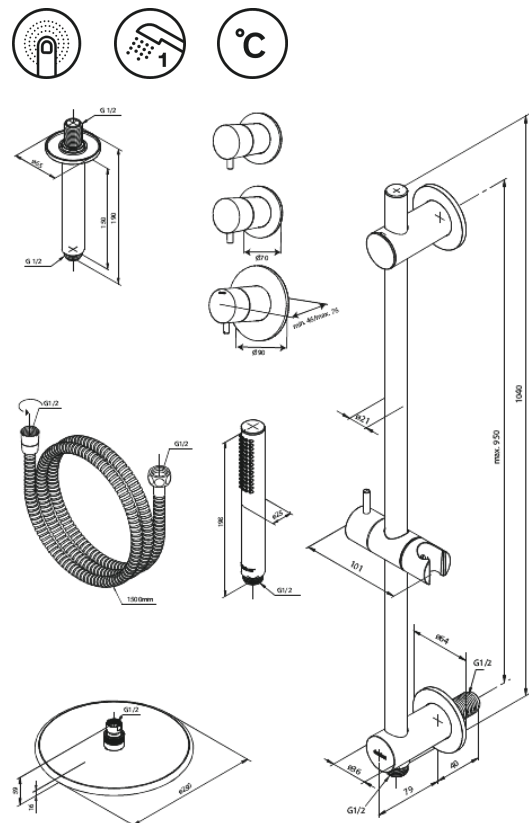

Silhouet

Silhouet XR 2

Article no.: 570467700
Finish: Polished Brass
Series: Silhouet

EAN no.: 5708516841302

Standard features:

Cover plate and handle in metal
Including head shower, hand shower and hose
Head Shower max. 9 l/m / Hand Shower max. 9 l/m

Build-in depth (min. 75mm - max. 105mm)

Product features

FM Mattsson Denmark ApS
Hvidkærvej 48, 5250 Odense SV, DK-56416218

+45 88 33 00 34 danmark@fmmattssongroup.com

Mere information på damixa.com

damixa