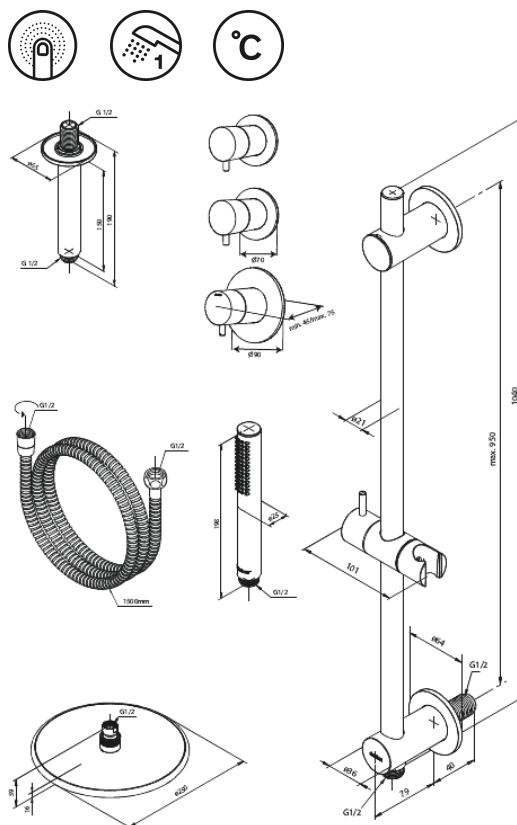

Product features

FM Mattsson Denmark ApS
Hvidkærvej 48, 5250 Odense SV, DK-56416218

+45 88 33 00 34 danmark@fmmattssongroup.com

Mere information på damixa.com

damixa