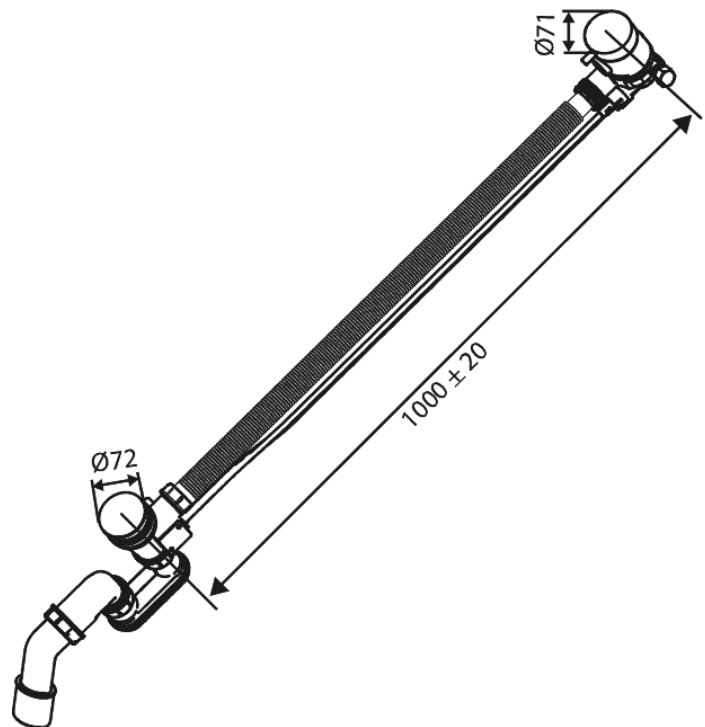

Bath waste - with water outlet

Article no.: 238907900
Finish: Brushed Brass
Series:

EAN no.: 5708516841845

Standard features:

Water consumption max 47 l/min

FM Mattsson Denmark ApS
Hvidkærvej 48, 5250 Odense SV, DK-56416218