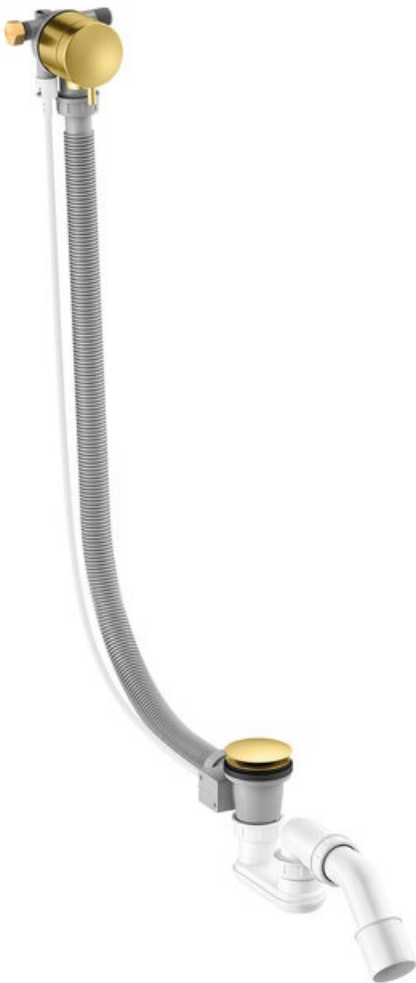

Bath waste - with water outlet

Article no.: 238907900
Finish: Brushed Brass
Series:

EAN no.: 5708516841845

Standard features:

Water consumption max 47 l/min

FM Mattsson Denmark ApS
Hvidkærvej 48, 5250 Odense SV, DK-56416218