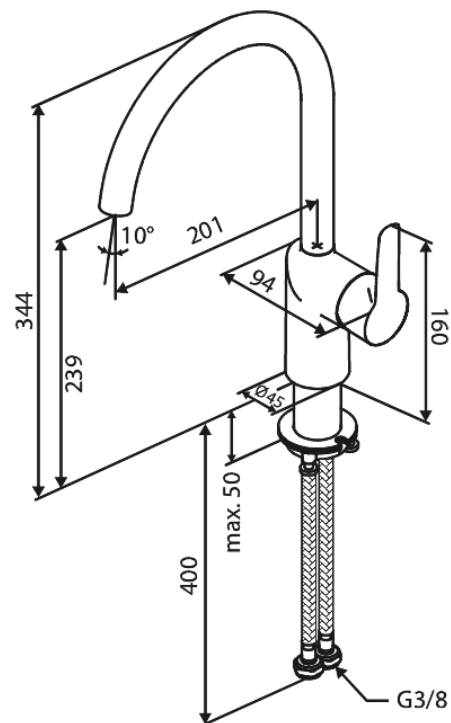

Product features

FM Mattsson Denmark ApS
Hvidkærvej 48, 5250 Odense SV, DK-56416218

+45 88 33 00 34 danmark@fmmattssongroup.com

Mere information på damixa.com

damixa