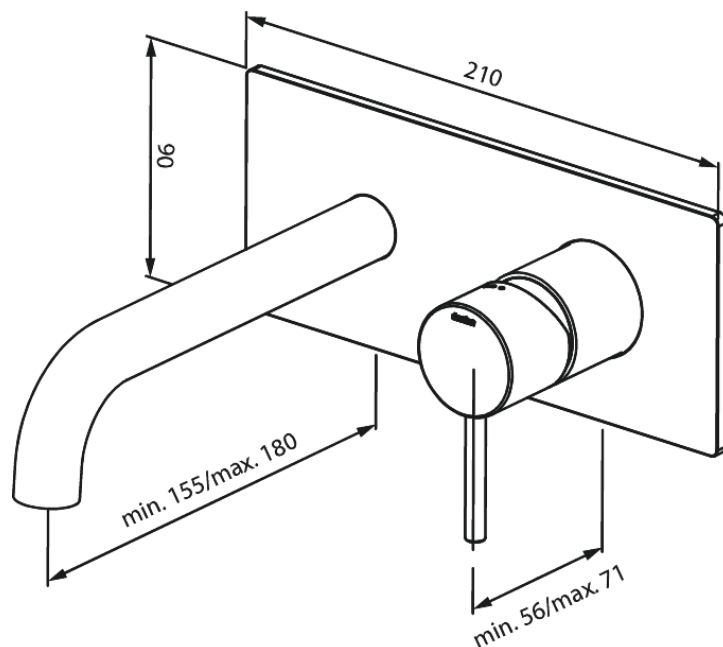

FM Mattsson Denmark ApS
Hvidkærvej 48, 5250 Odense SV, DK-56416218

+45 88 33 00 34 danmark@fmmattssongroup.com

Mere information på damixa.com

damixa