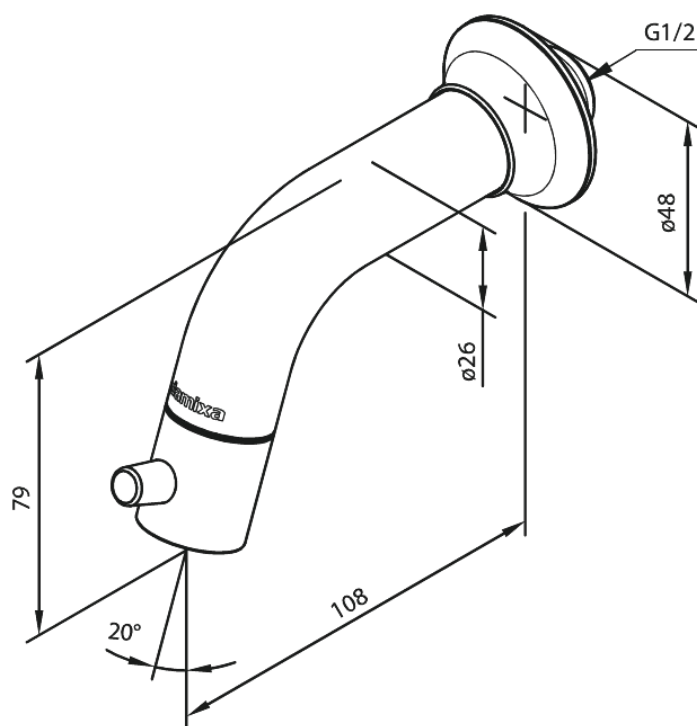

Sky

Pillar tap - wall mounted

Article no.: 481165500
Finish: Graphite Grey
Series: Sky

EAN no.: 5708516837633

FM Mattsson Denmark ApS
Hvidkærvej 48, 5250 Odense SV, DK-56416218

+45 88 33 00 34 danmark@fmmattssongroup.com