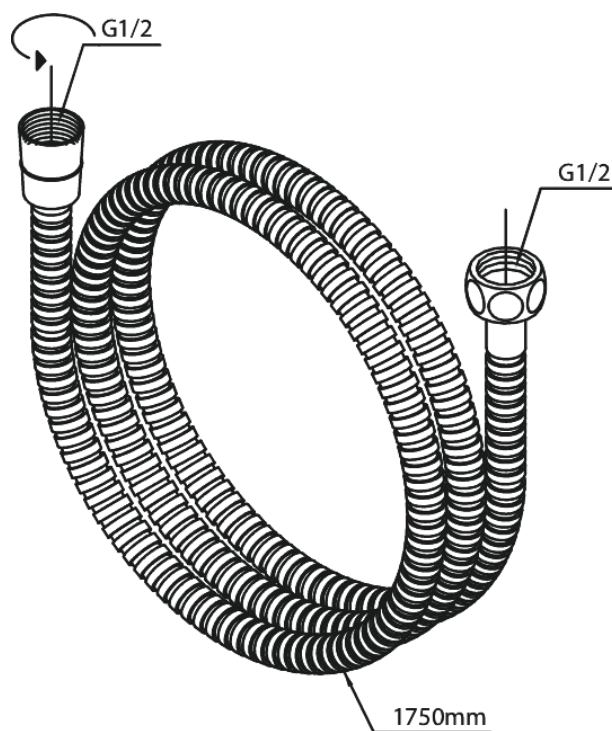

Shower Hose Metal 1750 mm

Article no.: 766535500
Finish: Graphite Grey
Series:

EAN no.: 5708516837602

FM Mattsson Denmark ApS
Hvidkærvej 48, 5250 Odense SV, DK-56416218

+45 88 33 00 34 danmark@fmmattssongroup.com