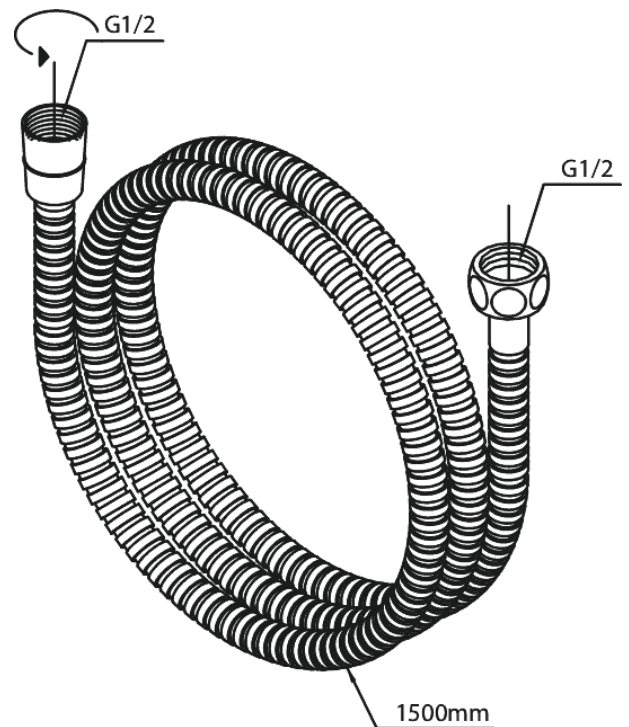

Shower Hose Metal 1500 mm

Article no.: 766525500
Finish: Graphite Grey
Series:

EAN no.: 5708516837596

FM Mattsson Denmark ApS
Hvidkærvej 48, 5250 Odense SV, DK-56416218

+45 88 33 00 34 danmark@fmmattssongroup.com