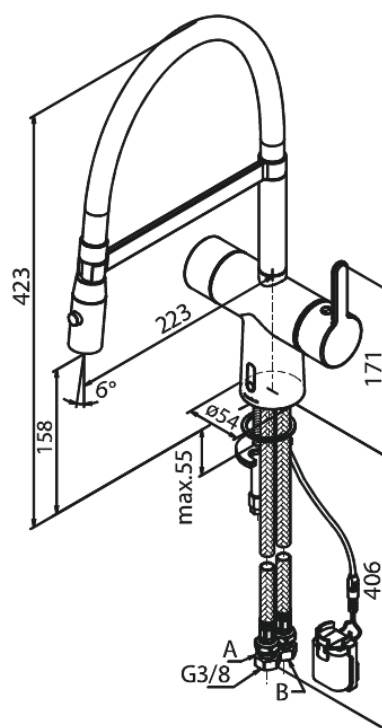

Product features

FM Mattsson Denmark ApS
Hvidkærvej 48, 5250 Odense SV, DK-56416218

+45 88 33 00 34 danmark@fmmattssongroup.com

Mere information på damixa.com

damixa