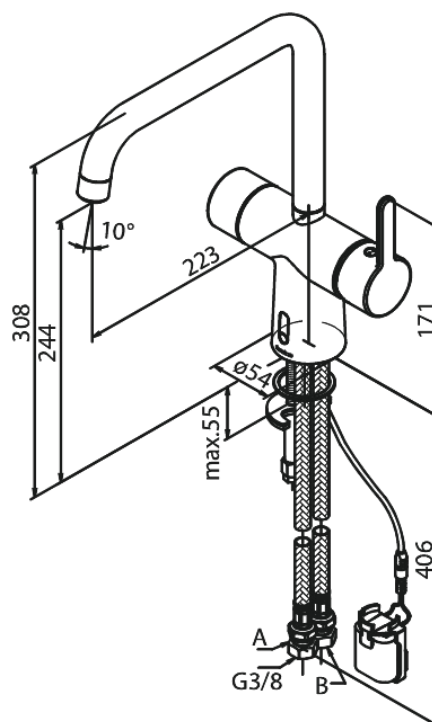

Product features

FM Mattsson Denmark ApS
Hvidkærvej 48, 5250 Odense SV, DK-56416218

+45 88 33 00 34 danmark@fmmattssongroup.com

Mere information på damixa.com

damixa