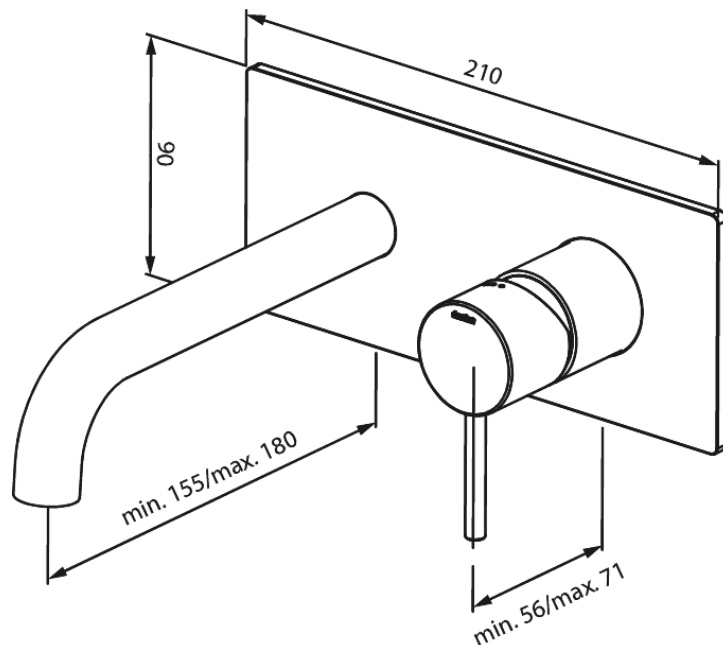

FM Mattsson Denmark ApS
Hvidkærvej 48, 5250 Odense SV, DK-56416218

+45 88 33 00 34 danmark@fmmattssongroup.com

Mere information på damixa.com

damixa