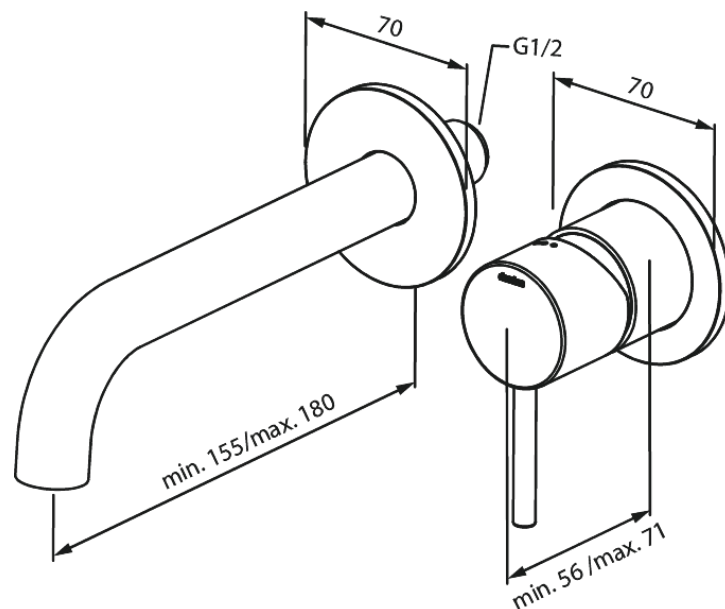

Product features

FM Mattsson Denmark ApS
Hvidkærvej 48, 5250 Odense SV, DK-56416218

+45 88 33 00 34 danmark@fmmattssongroup.com

Mere information på damixa.com

damixa