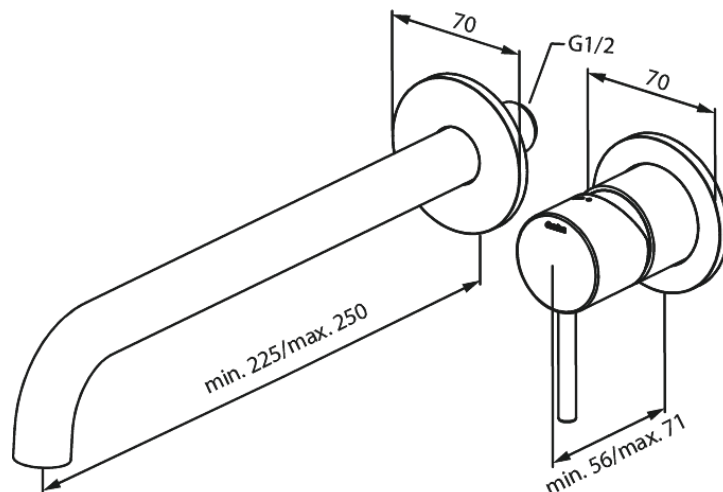

FM Mattsson Denmark ApS
Hvidkærvej 48, 5250 Odense SV, DK-56416218

+45 88 33 00 34 danmark@fmmattssongroup.com

Mere information på damixa.com

damixa