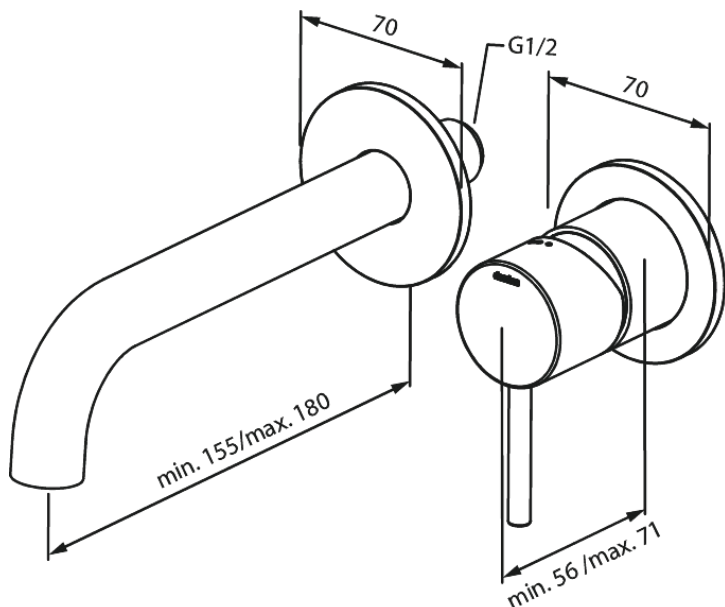

Product features

FM Mattsson Denmark ApS
Hvidkærvej 48, 5250 Odense SV, DK-56416218

+45 88 33 00 34 danmark@fmmattssongroup.com

Mere information på damixa.com

damixa