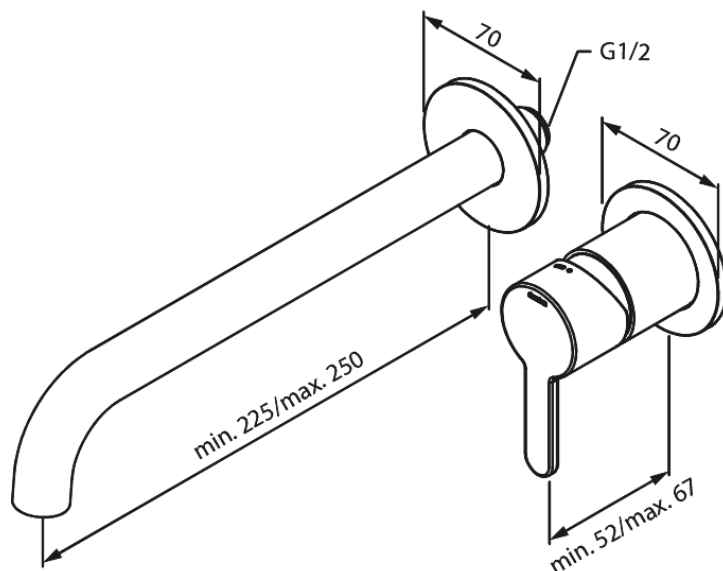

FM Mattsson Denmark ApS
Hvidkærvej 48, 5250 Odense SV, DK-56416218

+45 88 33 00 34 danmark@fmmattssongroup.com

Mere information på damixa.com

damixa