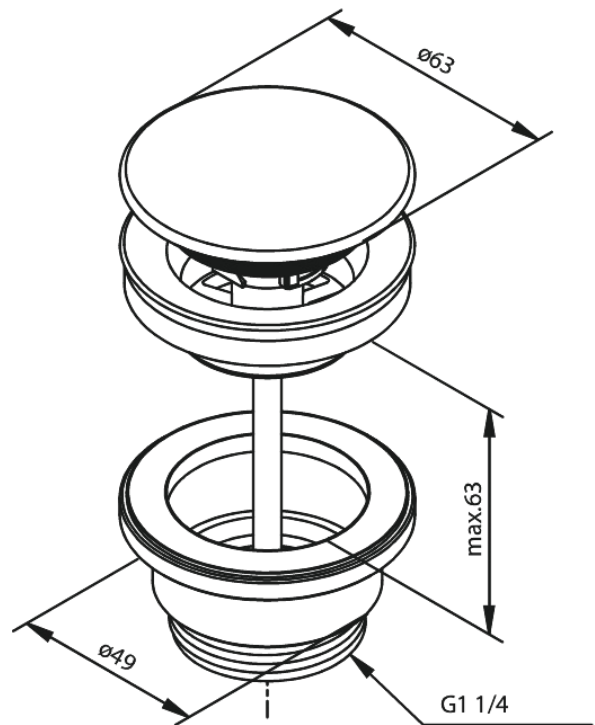

Basin waste, always open

Article no.: 238608700
Finish: Brushed Copper
Series:

EAN no.: 5708516838937

Standard features:

Ø63
Max. 63mm

FM Mattsson Denmark ApS
Hvidkærvej 48, 5250 Odense SV, DK-56416218

+45 88 33 00 34 danmark@fmmattssongroup.com