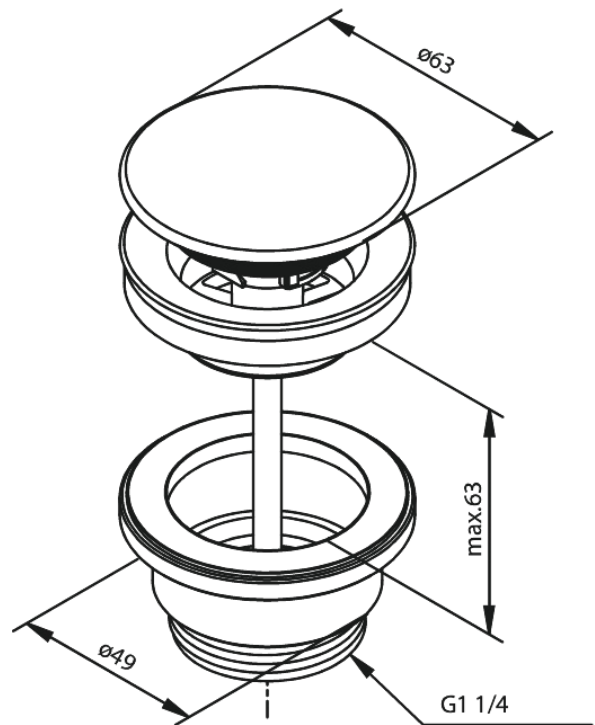

Basin waste, always open

Article no.: 238607900
Finish: Brushed Brass
Series:

EAN no.: 5708516838920

Standard features:

Ø63
Max. 63mm

FM Mattsson Denmark ApS
Hvidkærvej 48, 5250 Odense SV, DK-56416218

+45 88 33 00 34 danmark@fmmattssongroup.com