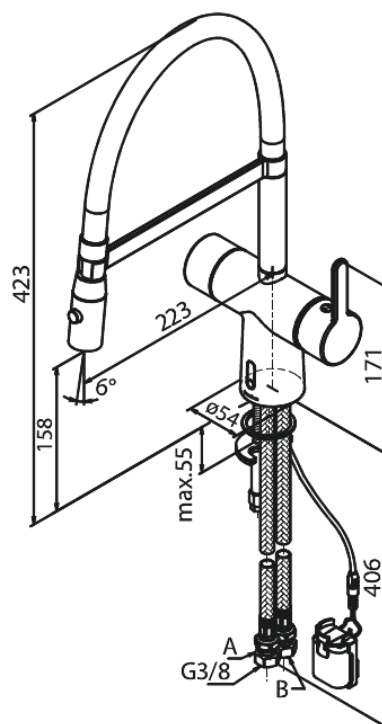

## Standard features:

- 120° swivel limitation
- Ceramic cartridge
- Rub-Clean
- Standard installation
- 8/l min aerator
- Sensor
- Easy handle regulation of temperature and flow
- Small velcro attached battery container
- No extra space requirement
- Hygienic
- Spray function
- Flexible hose