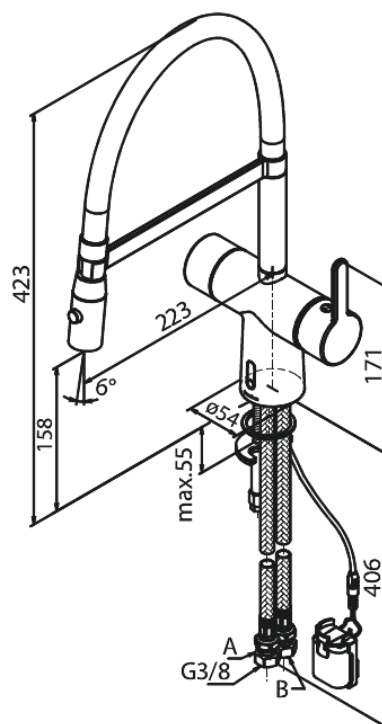

Silhouet

Touchless Pro Kitchen Mixer

Article no.: 741620000
Finish: Chrome
Series: Silhouet

EAN no.: 5708516832706

Standard features:

- 120° swivel limitation
- Ceramic cartridge
- Rub-Clean
- Standard installation
- 8/l min aerator
- Sensor
- Easy handle regulation of temperature and flow
- Small velcro attached battery container
- No extra space requirement
- Hygienic
- Spray function
- Flexible hose