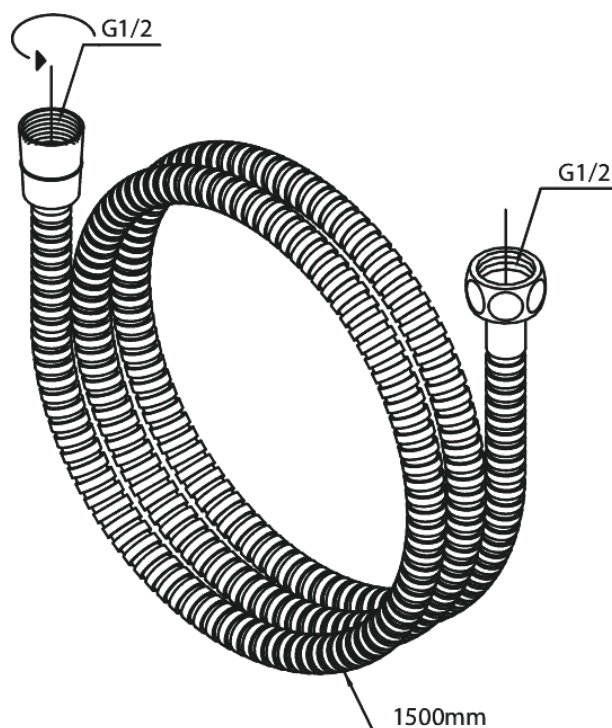

Shower Hose Metal 1500 mm

Article no.: 766522100
Finish: Matt White
Series:

EAN no.: 5708516830412

FM Mattsson Denmark ApS
Hvidkærvej 48, 5250 Odense SV, DK-56416218

+45 88 33 00 34 danmark@fmmattssongroup.com