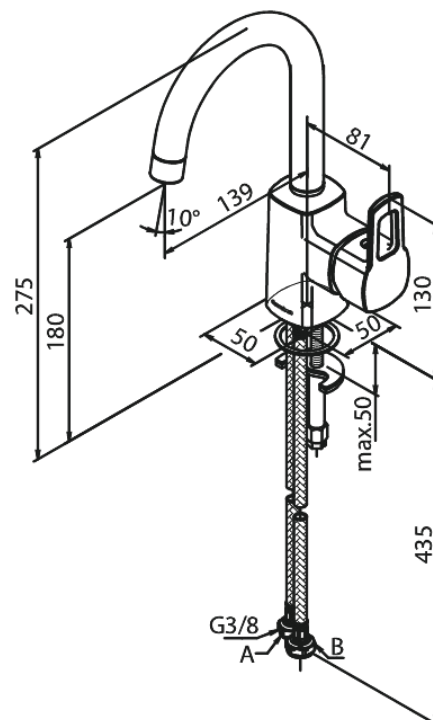

Solid

Basin Mixer

Article no.: 316200000
Finish: Chrome
Series: Solid

EAN no.: 5708516829430

Standard features:

1 handle
120° swivel limitation
Ceramic cartridge
6l/min aerator

Product features

FM Mattsson Denmark ApS
Hvidkærvej 48, 5250 Odense SV, DK-56416218