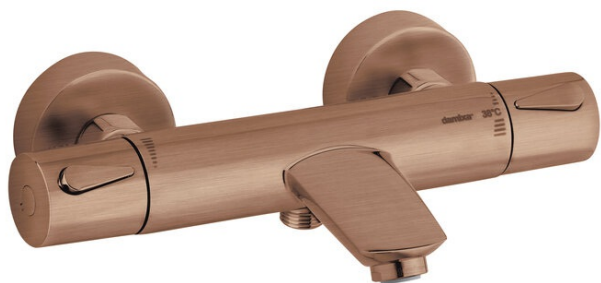

Silhouet

Thermostatic Bath/Shower Mixer

Article no.: 745008700
Finish: Brushed Copper
Series: Silhouet

EAN no.: 5708516827955

Standard features:

Ceramic cartridge
Standard 150mm centres
With 3/4" wall plates & eccentric unions
1/2" connection for hand shower hose