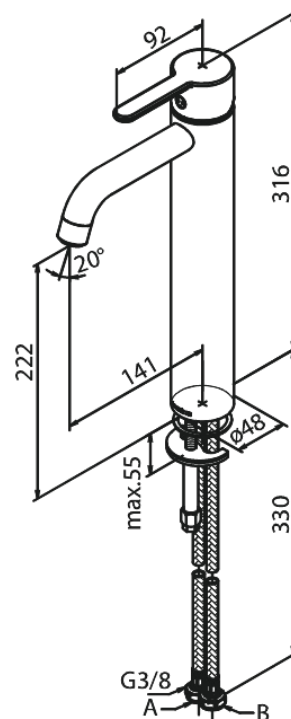

Product features

FM Mattsson Denmark ApS
Hvidkærvej 48, 5250 Odense SV, DK-56416218

+45 88 33 00 34 danmark@fmmattssongroup.com

Mere information på damixa.com

damixa