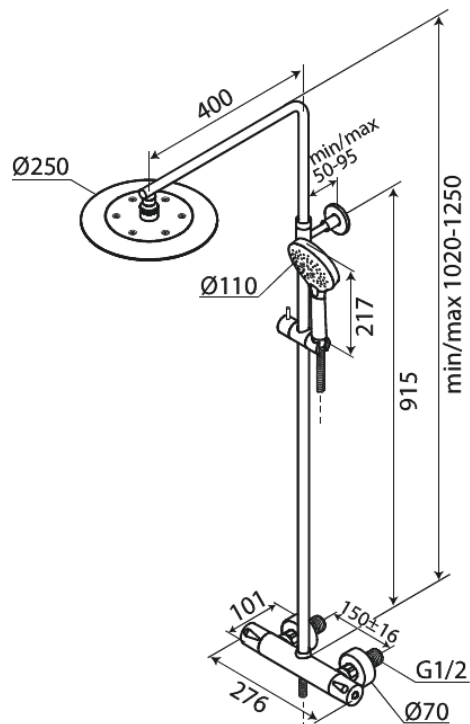

Product features

FM Mattsson Denmark ApS
Hvidkærvej 48, 5250 Odense SV, DK-56416218

+45 88 33 00 34 danmark@fmmattssongroup.com

Mere information på damixa.com

damixa