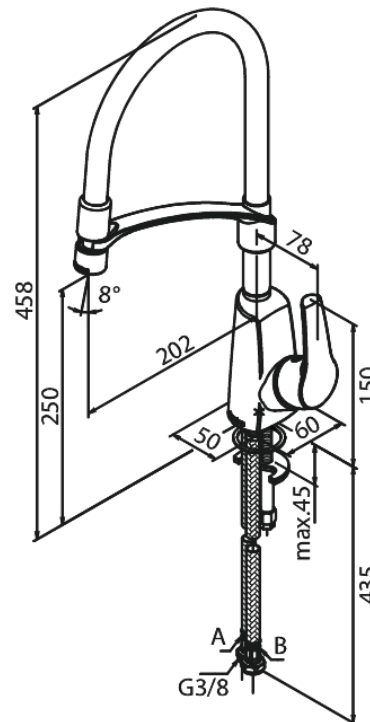

Product features

FM Mattsson Denmark ApS
Hvidkærvej 48, 5250 Odense SV, DK-56416218

+45 88 33 00 34 danmark@fmmattssongroup.com

Mere information på damixa.com

damixa