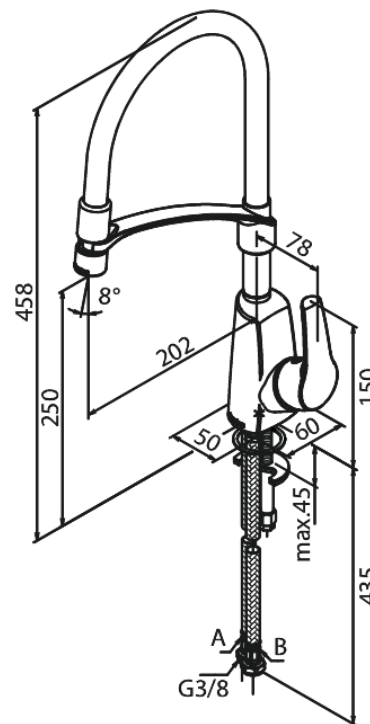

Rowan

Pro Kitchen Mixer

Article no.: 671580000
Finish: Chrome
Series: Rowan

EAN no.: 5708516818113

Standard features:

120° swivel limitation
Ceramic cartridge
Dishwasher Shut off valve

FM Mattsson Denmark ApS
Hvidkærvej 48, 5250 Odense SV, DK-56416218