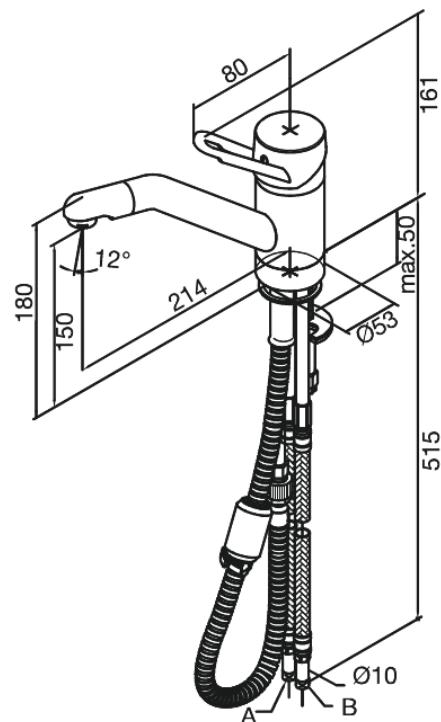

Product features

FM Mattsson Denmark ApS
Hvidkærvej 48, 5250 Odense SV, DK-56416218

+45 88 33 00 34 danmark@fmmattssongroup.com

Mere information på damixa.com

damixa