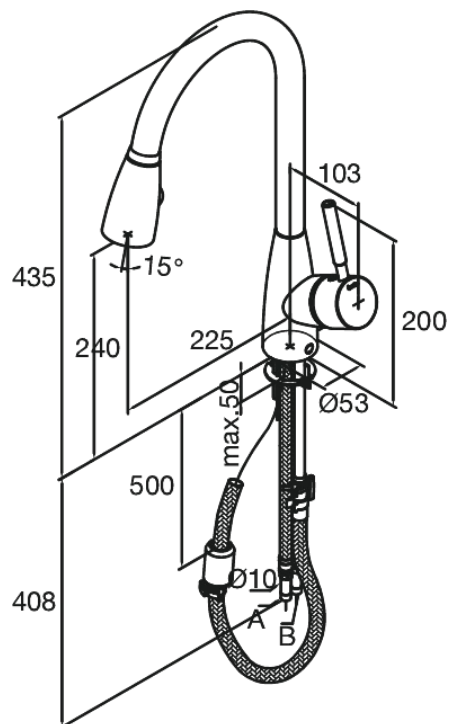

Kafé

Kitchen Mixer

Article no.: 141386600
Finish: Steel (66 - old)
Series: Kafé

EAN no.: 5708516534181

Standard features:

1 handle
120° swivel limitation
Hydro-ceramic cartridge
Dual function spray head

Product features