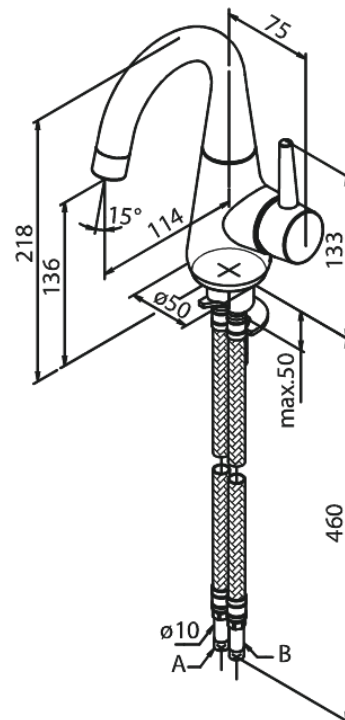

Product features

FM Mattsson Denmark ApS
Hvidkærvej 48, 5250 Odense SV, DK-56416218

+45 88 33 00 34 danmark@fmmattssongroup.com

Mere information på damixa.com

damixa