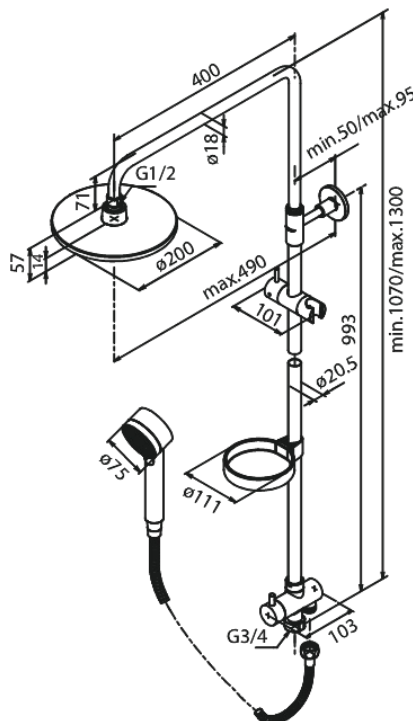

Space

Kudos Complete

Article no.: 765160000
Finish: Chrome
Series: Space

EAN no.: 5708516732501

Standard features:

- Rub-Clean
- Head Shower max.12 l/m / Hand Shower max.9 l/m
- Eco-Save water saving feature
- 3/4" water inlet
- Incl. Soap dish & Glider
- Automatic diverter
- 1500 mm metal hose
- Including headshower, handshower and hose
- Shower pipe can be shortened