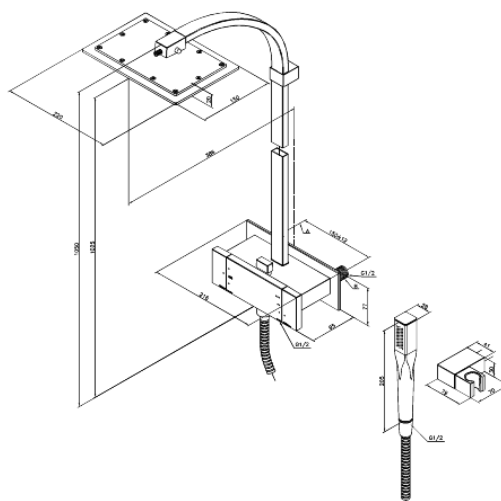

Product features

FM Mattsson Denmark ApS
Hvidkærvej 48, 5250 Odense SV, DK-56416218

+45 88 33 00 34 danmark@fmmattssongroup.com

Mere information på damixa.com

damixa