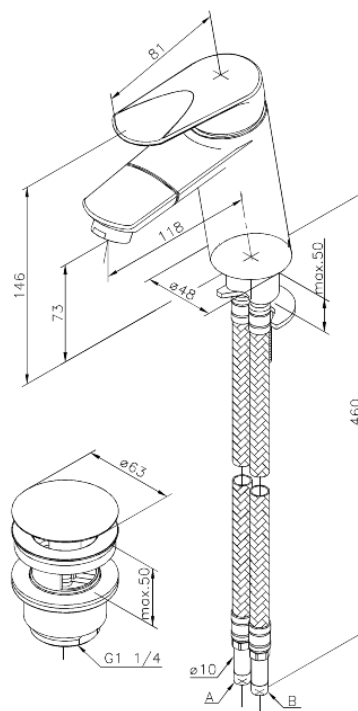

Product features

FM Mattsson Denmark ApS
Hvidkærvej 48, 5250 Odense SV, DK-56416218

+45 88 33 00 34 danmark@fmmattssongroup.com

Mere information på damixa.com

damixa