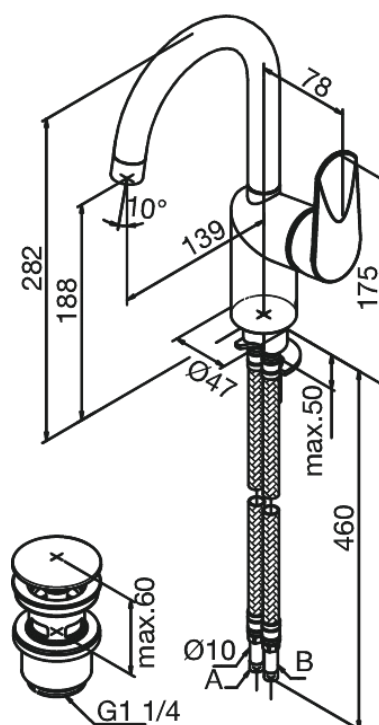

Product features

FM Mattsson Denmark ApS
Hvidkærvej 48, 5250 Odense SV, DK-56416218

+45 88 33 00 34 danmark@fmmattssongroup.com

Mere information på damixa.com

damixa